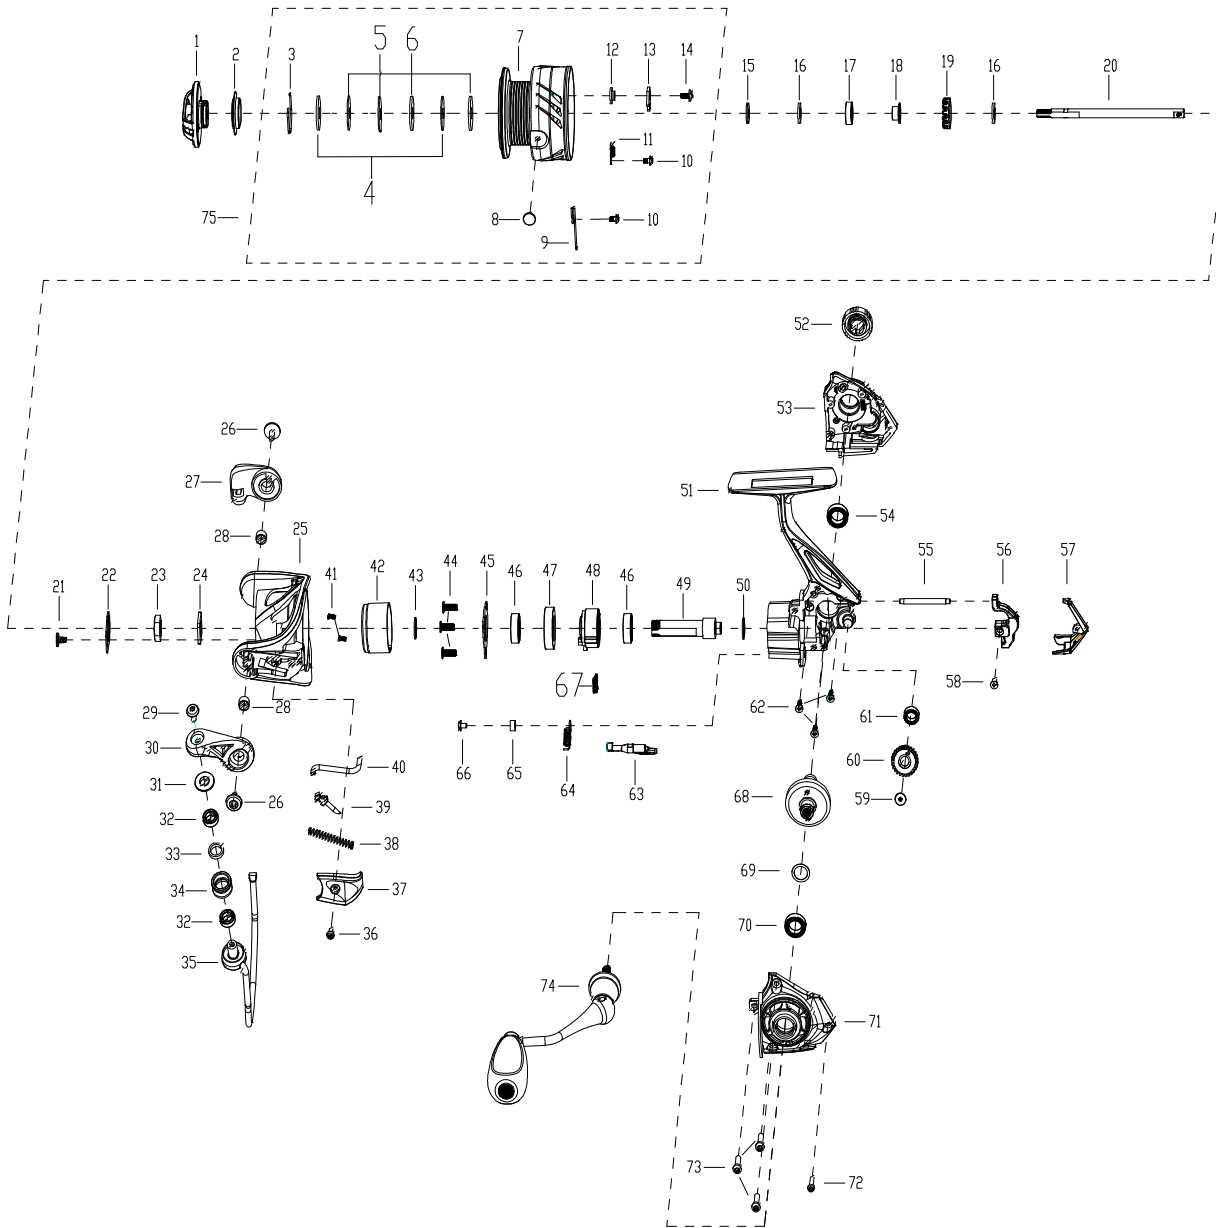

Model 1570786 MX5 2500S

NO	DESCRIPTION	PART NO.
1	Drag Knob Assembly	1589527
2	Drag Knob Seal	1447857
3	Drag Washer Retainer	1277085
4	Key Washer(2req)	1085296
5	Eared Washer	1085297
6	Felt Washer(3req)	1589528
7	Spool	1589571
8	Line Clip	1589530
9	Line Clip Retainer	1385637
10	Spool Clicker Spring Screw(2req)	1294638
11	Spool Click Spring	1259579
12	Spool Clicker Spacer Ring	1385579
13	Spool Click Plate	1385578
14	Spool Clicker Spring Screw	1385581
15	Spool Adjust Washer	1385627
16	Main Shaft Washer(2req.)	1252700
17	Pom Bushing	1589572
18	Spool Holder	1385603
19	Click Gear	1447840
20	Main Shaft	1589573
21	Nut Set Screw	1385554
22	Rotor Nut Set Plate	1277088
23	Rotor Nut	1257336
24	Rotor Washer	1385555
25	Rotor Assembly	1589574
26	Bail Arm Screw(2req.)	1589536
27	Bail Holder	1589537
28	Bushing(2req.)	1188261
29	Line Roller Screw	1589538
30	Bail Arm	1589539
31	Line Roller Collar	1589540
32	Bearing(2req.)	1112125

NO	DESCRIPTION	PART NO.
33	Line Roller Washer	1110165
34	Line Roller	1589541
35	Bail Assembly	1589575
36	Screw	1589543
37	Bail Arm Cover	1589576
38	Bail Spring	1363787
39	Bail Arm Lever	1385551
40	Rotor Trip Lever	1589577
41	Screw(2req)	1126267
42	Body Head Cover	1589547
43	Rotor Washer	1483090
44	Screw(3req.)	1276926
45	Ball Bearing Retainer	1308703
46	Bearing(2req.)	1259431
47	Bearing Holder	1385608
48	Clutch Assembly	1589550
49	Pinion	1589578
50	Washer	1277424
51	Body Assembly	1589679
52	Handle Cap	1589553
53	Body Side Cover Assembly	1589579
54	Bearing	1589555
55	Slider Guide Shaft	1589580
56	Slider	1525156
57	Body Rear Cover	1589581
58	Slider Screw	1525158
59	Screw	1307857
60	Oscillation Gear	1589582
61	Bearing	1589583
62	Screw(3req.)	1102139
63	Clutch Switch	1589562
64	Clutch Switch Spring	1252722
65	Pom Bushing	1279733
66	Screw	1589563
67	A/R Pulling Spring	1589564
68	Driver Gear	1589584
69	Washer	1257352
70	Bearing	1259431
71	Body Cover Assembly	1589585
72	Screw	1589567
73	Screw(3req.)	1589568
74	Handle Assembly	1589586
75	Spool Assembly	1589587